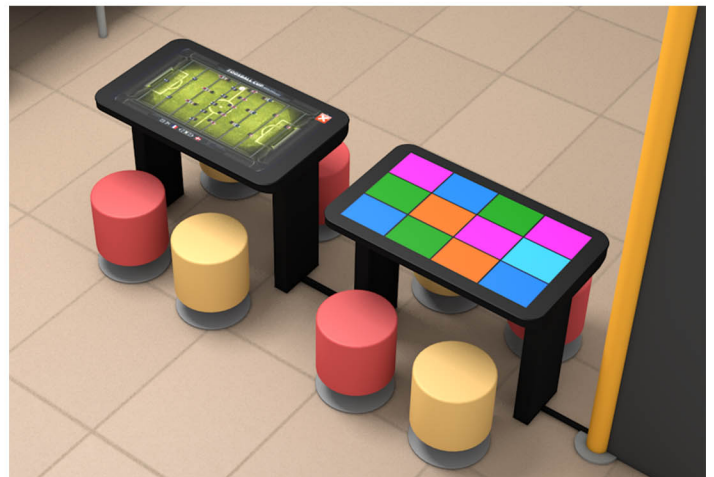

Total Customer Entertainment Solution #4

Simple for retrofit, great for new build!

3 x 21" TOUCH2PLAY MAX

2 x 43" Family Entertainment Table

1-855-509-9990 | info@kidzpace.com

Digital Play – the most popular, cost effective, simplest way to upgrade the Customer Play Experience in your store.

The Family Entertainment Table provides the WOW factor without losing any seats! This package entertains up to 17 people! Family fun for all ages! Parents and Grandparents can play too!

1-855-509-9990 | info@kidzpace.com