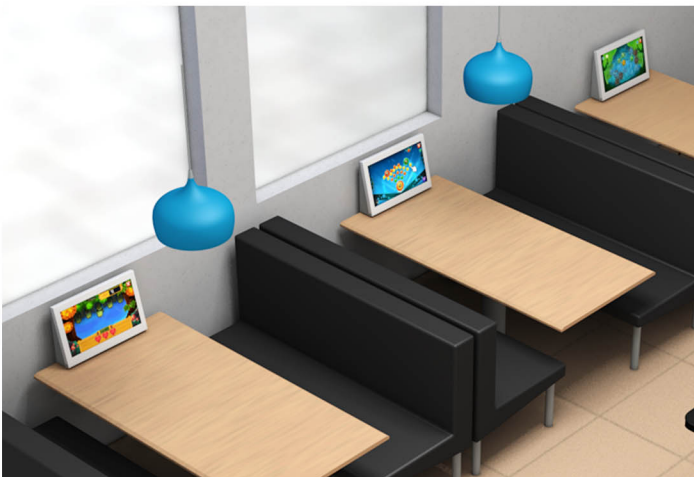

Total Customer Entertainment Solution #4

Simple for retrofit, great for new build!

3 x 21" TOUCH2PLAY MAX

2 x 43" Family Entertainment Table

1-855-509-9990 | info@kidzpace.com

Digital Play – the most popular, cost effective, simplest way to upgrade the Customer Play Experience in your store.

The Family Entertainment Table provides the WOW factor without losing any seats! This package entertains up to 17 people! Family fun for all ages! Parents and Grandparents can play too!

1-855-509-9990 | info@kidzpace.com