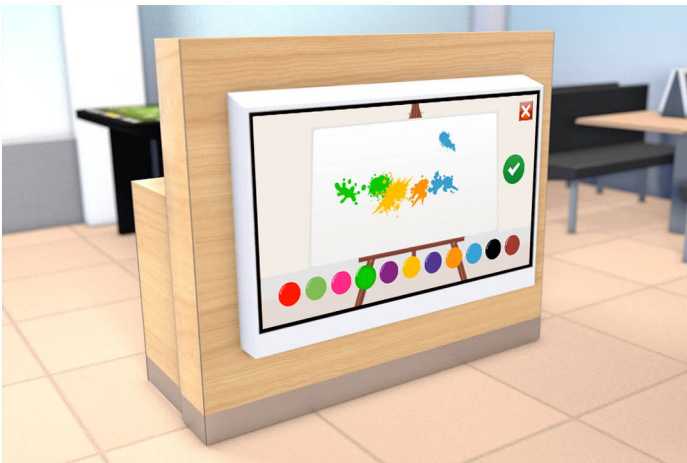

Total Customer Entertainment Solution #6

Simple for retrofit, great for new build!

2 x 15" TOUCH2PLAY PRO

1 x 50" TOUCH2PLAY Toddler Play Wall

1-855-509-9990 | info@kidzpace.com

In the PlayPlace or in the lobby create a fun zone for the younger set with Package #6. Featuring the newest addition to the Kidzpace line up, The Toddler Play Wall is all about fun and learning for the 2-6 age group.